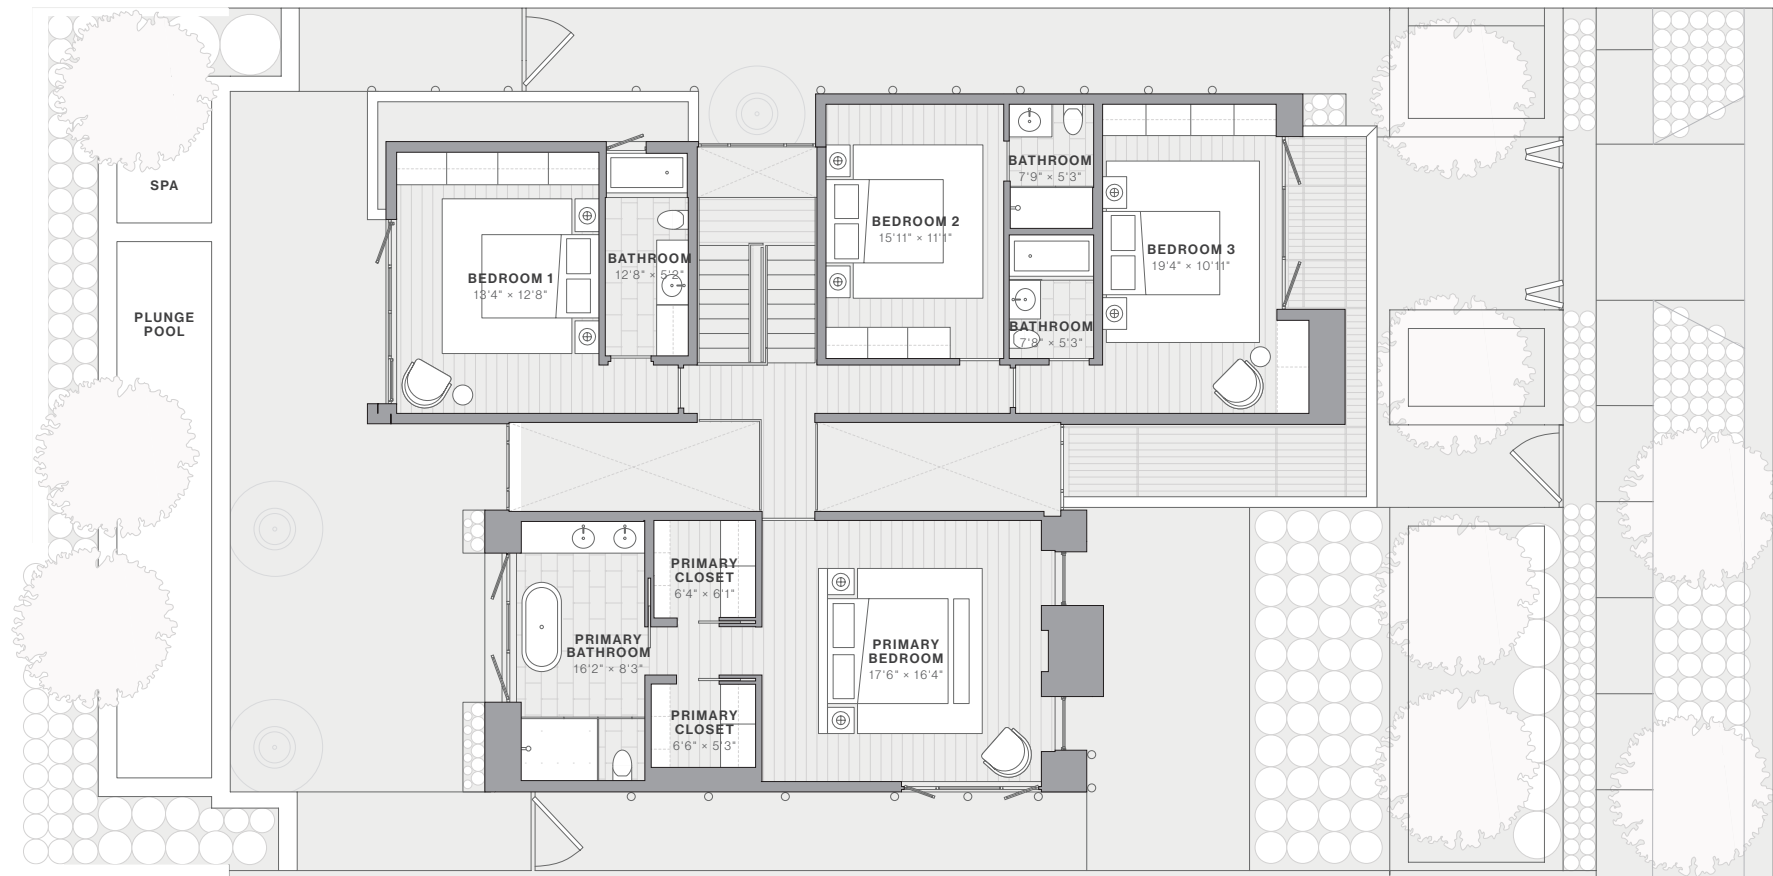

# Stone House

Designed by Olson Kundig

4 Bedrooms  
4.5 Bathrooms

House: 3,656 SF

Lot: 5,405 SF

Art Walls: 1,080 SF

Among the largest and most formal of the collection, Stone House has an unmistakably stately presence. Limestone cladding and light champagne steel on the exterior give way to an airier expression within; organized on an axial layout, the living space invites easy circulation, punctuated by a custom stair with wooden treads and a sophisticated interior steel bridge.

MAIN LEVEL

UPPER LEVEL