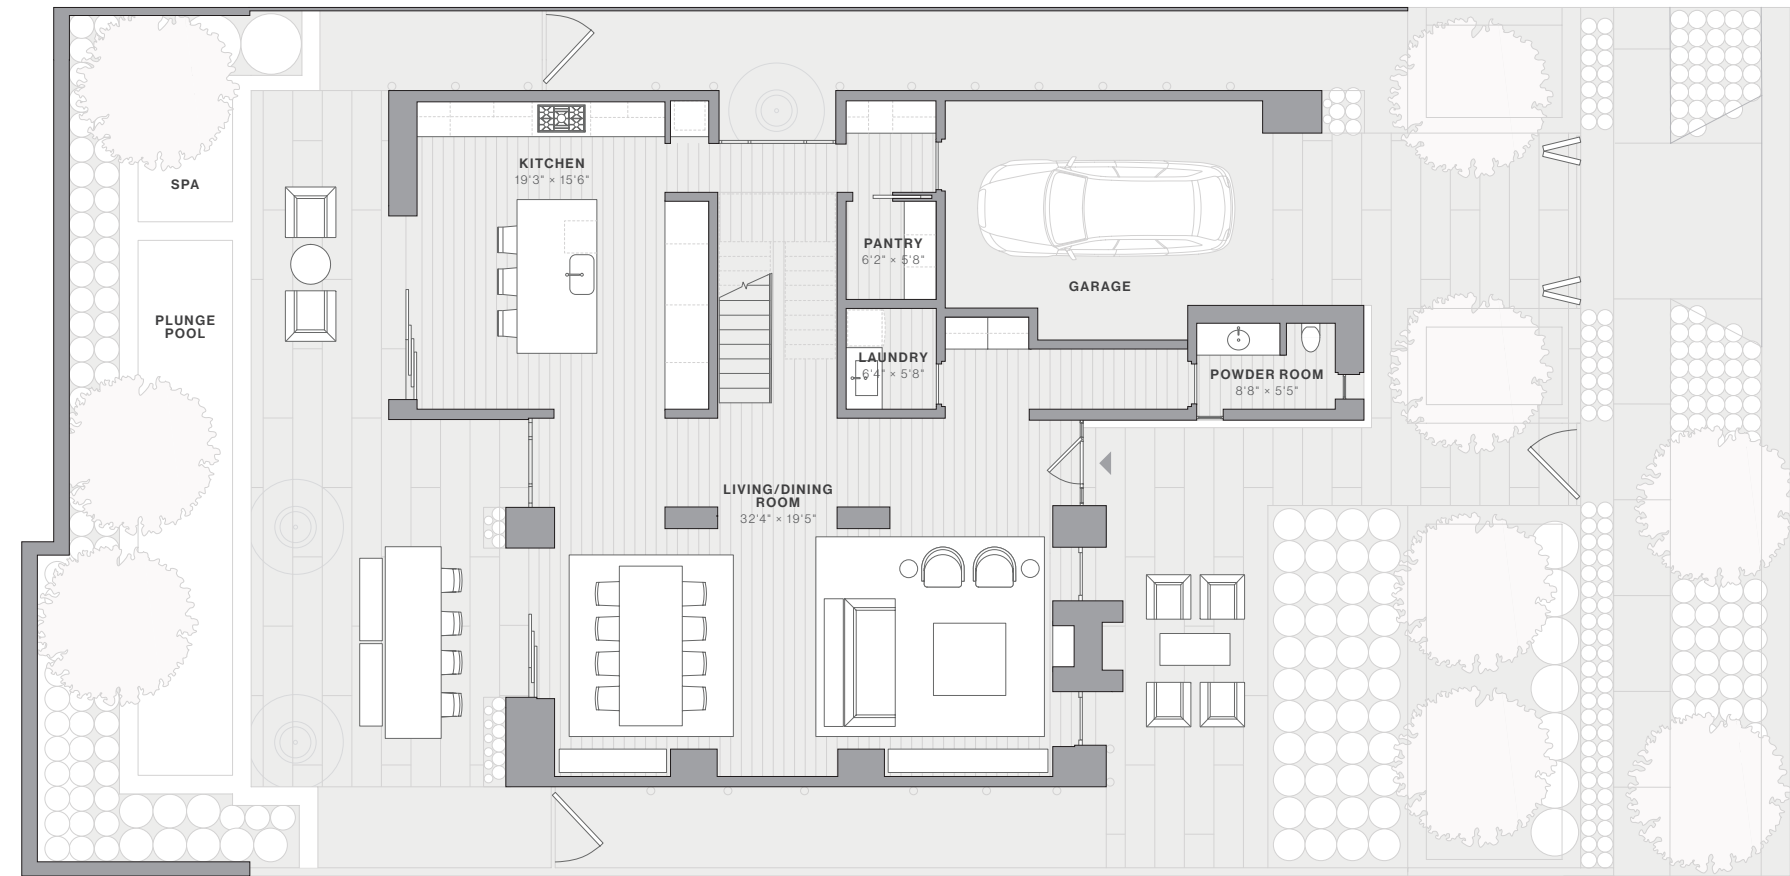

# Stone House

Designed by Olson Kundig

4 Bedrooms  
4.5 Bathrooms

House: 3,656 SF

Lot: 5,405 SF

Art Walls: 1,080 SF

Among the largest and most formal of the collection, Stone House has an unmistakably stately presence. Limestone cladding and light champagne steel on the exterior give way to an airier expression within; organized on an axial layout, the living space invites easy circulation, punctuated by a custom stair with wooden treads and a sophisticated interior steel bridge.

MAIN LEVEL

UPPER LEVEL