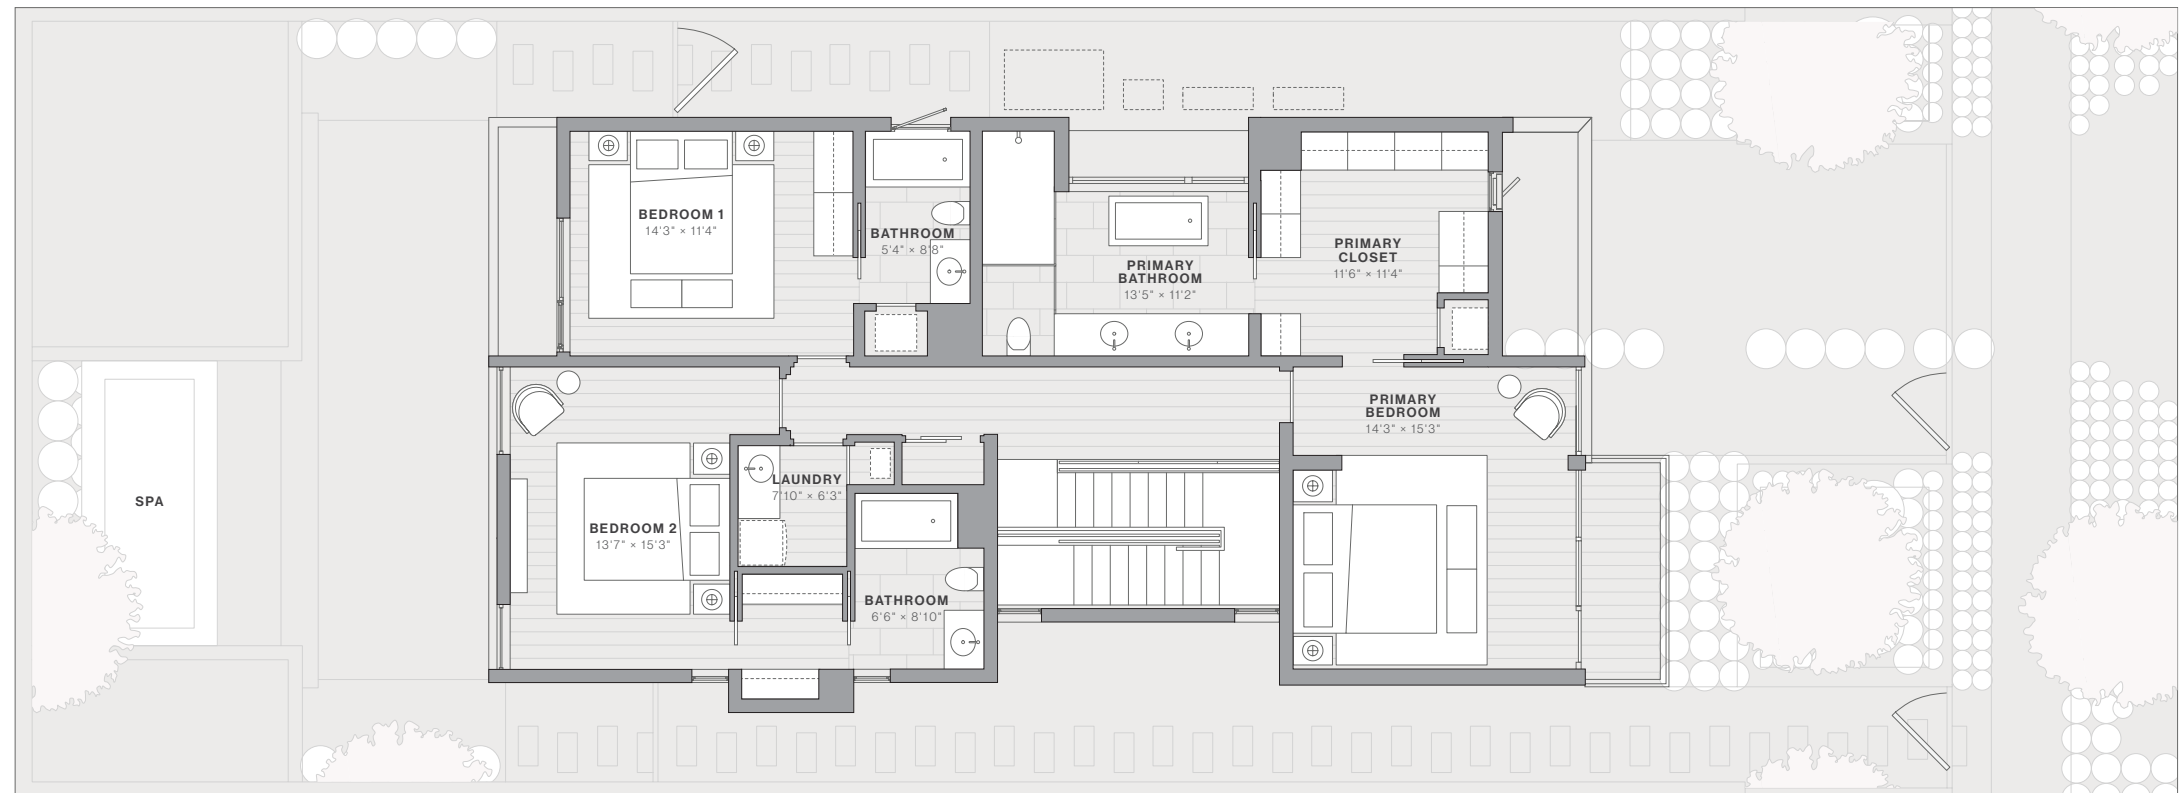

# Wood House

Designed by Olson Kundig

3 Bedrooms  
4.5 Bathrooms

House: 2,932 SF

Lot: 3,903 SF

Art Walls: 1,350 SF

Wood House encapsulates the duality of living on a quiet residential street in one of the most vibrant neighborhoods in Los Angeles. The design, inspired by Japanese Zen gardens, prioritizes natural materials to create restorative spaces, from charred shou sugi ban siding and warm wood flooring throughout to a freestanding wooden soaking tub and rift cut oak cabinetry.

MAIN LEVEL

UPPER LEVEL