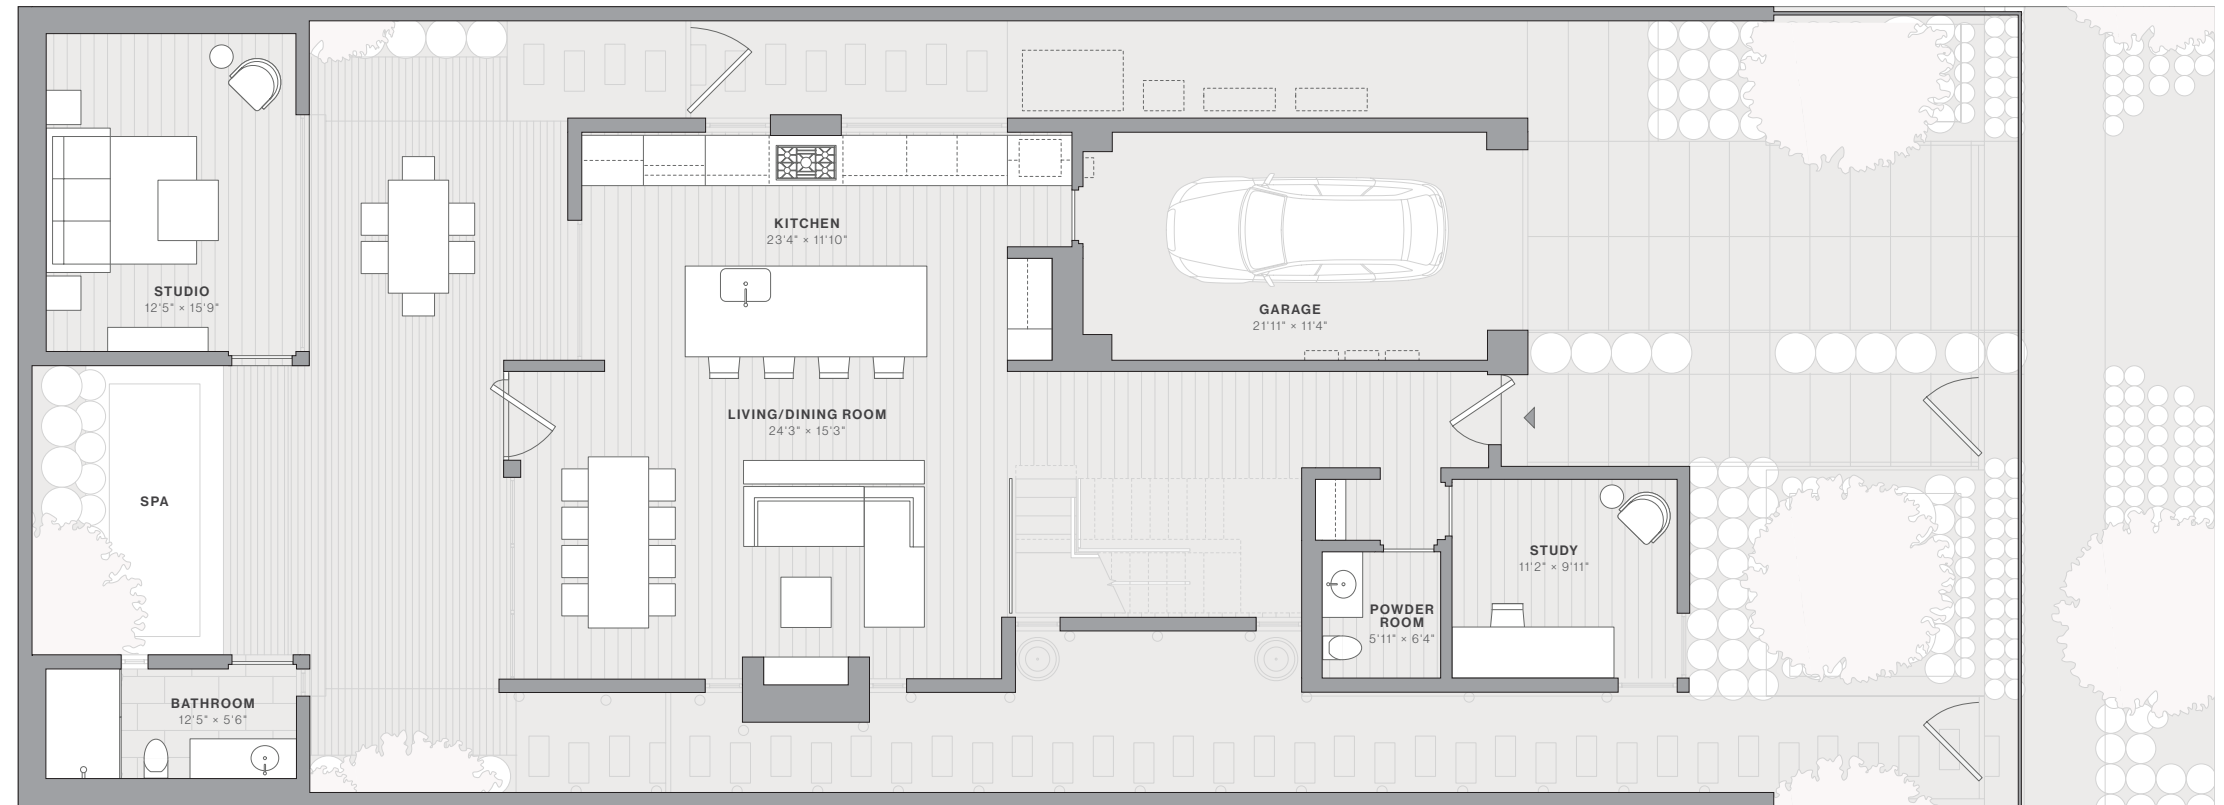

# Wood House

Designed by Olson Kundig

3 Bedrooms  
4.5 Bathrooms

House: 2,932 SF

Lot: 3,903 SF

Art Walls: 1,350 SF

Wood House encapsulates the duality of living on a quiet residential street in one of the most vibrant neighborhoods in Los Angeles. The design, inspired by Japanese Zen gardens, prioritizes natural materials to create restorative spaces, from charred shou sugi ban siding and warm wood flooring throughout to a freestanding wooden soaking tub and rift cut oak cabinetry.

MAIN LEVEL

UPPER LEVEL