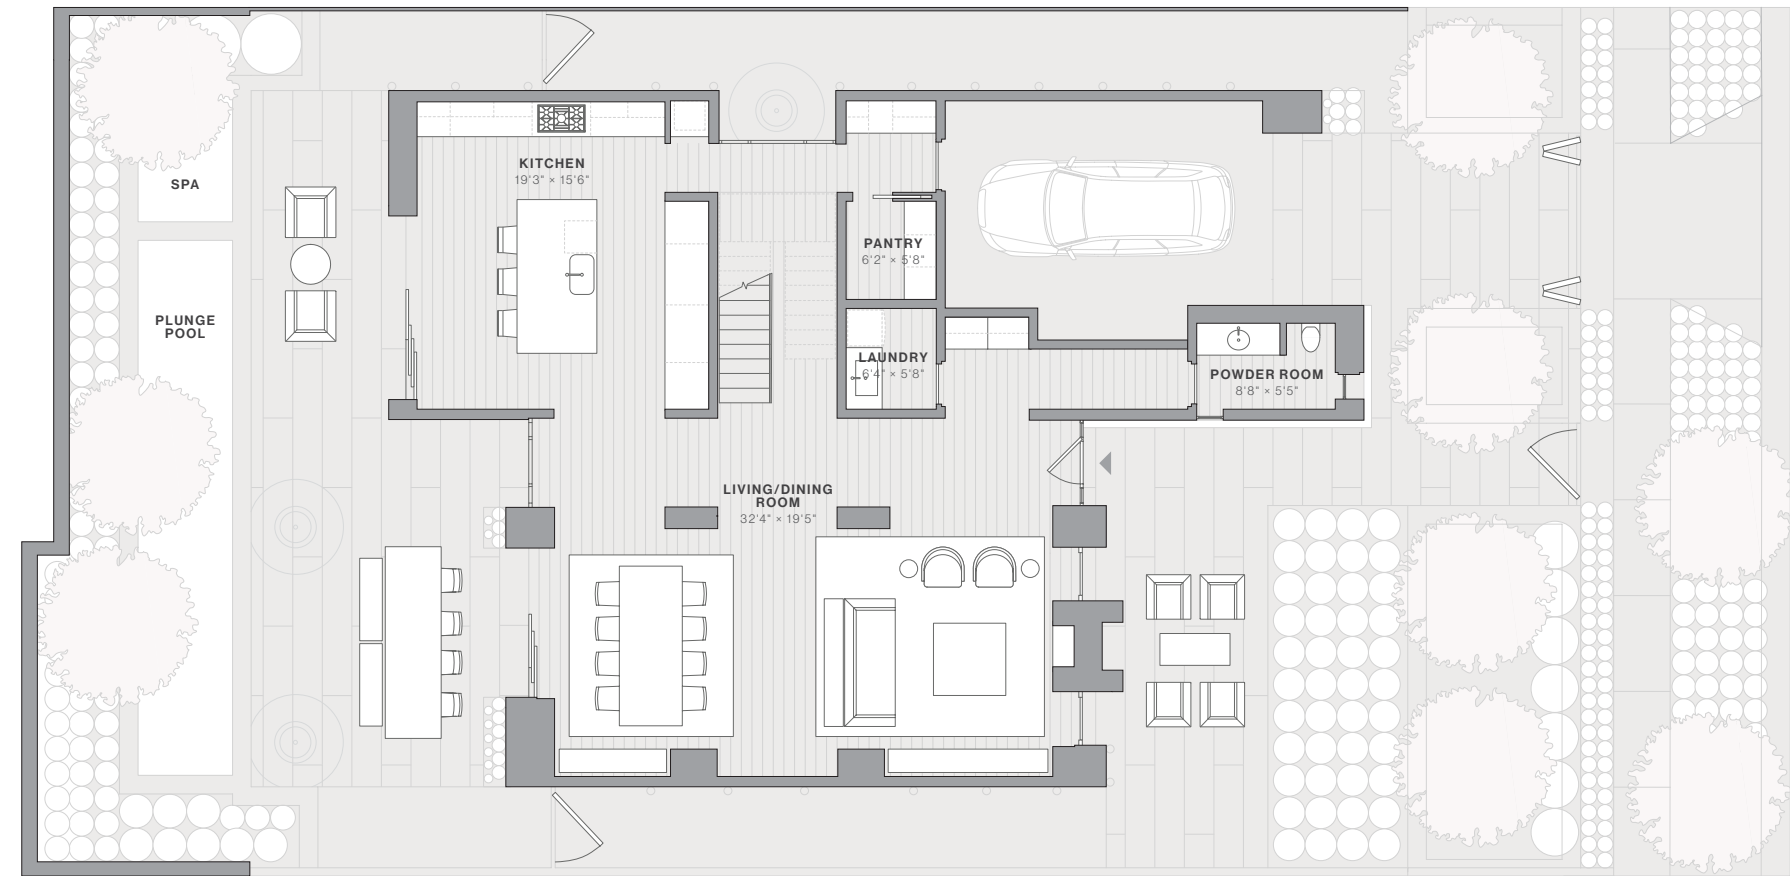

Stone House

Designed by Olson Kundig

4 Bedrooms
4.5 Bathrooms

House: 3,656 SF

Lot: 5,405 SF

Art Walls: 1,080 SF

Among the largest and most formal of the collection, Stone House has an unmistakably stately presence. Limestone cladding and light champagne steel on the exterior give way to an airier expression within; organized on an axial layout, the living space invites easy circulation, punctuated by a custom stair with wooden treads and a sophisticated interior steel bridge.

MAIN LEVEL

UPPER LEVEL