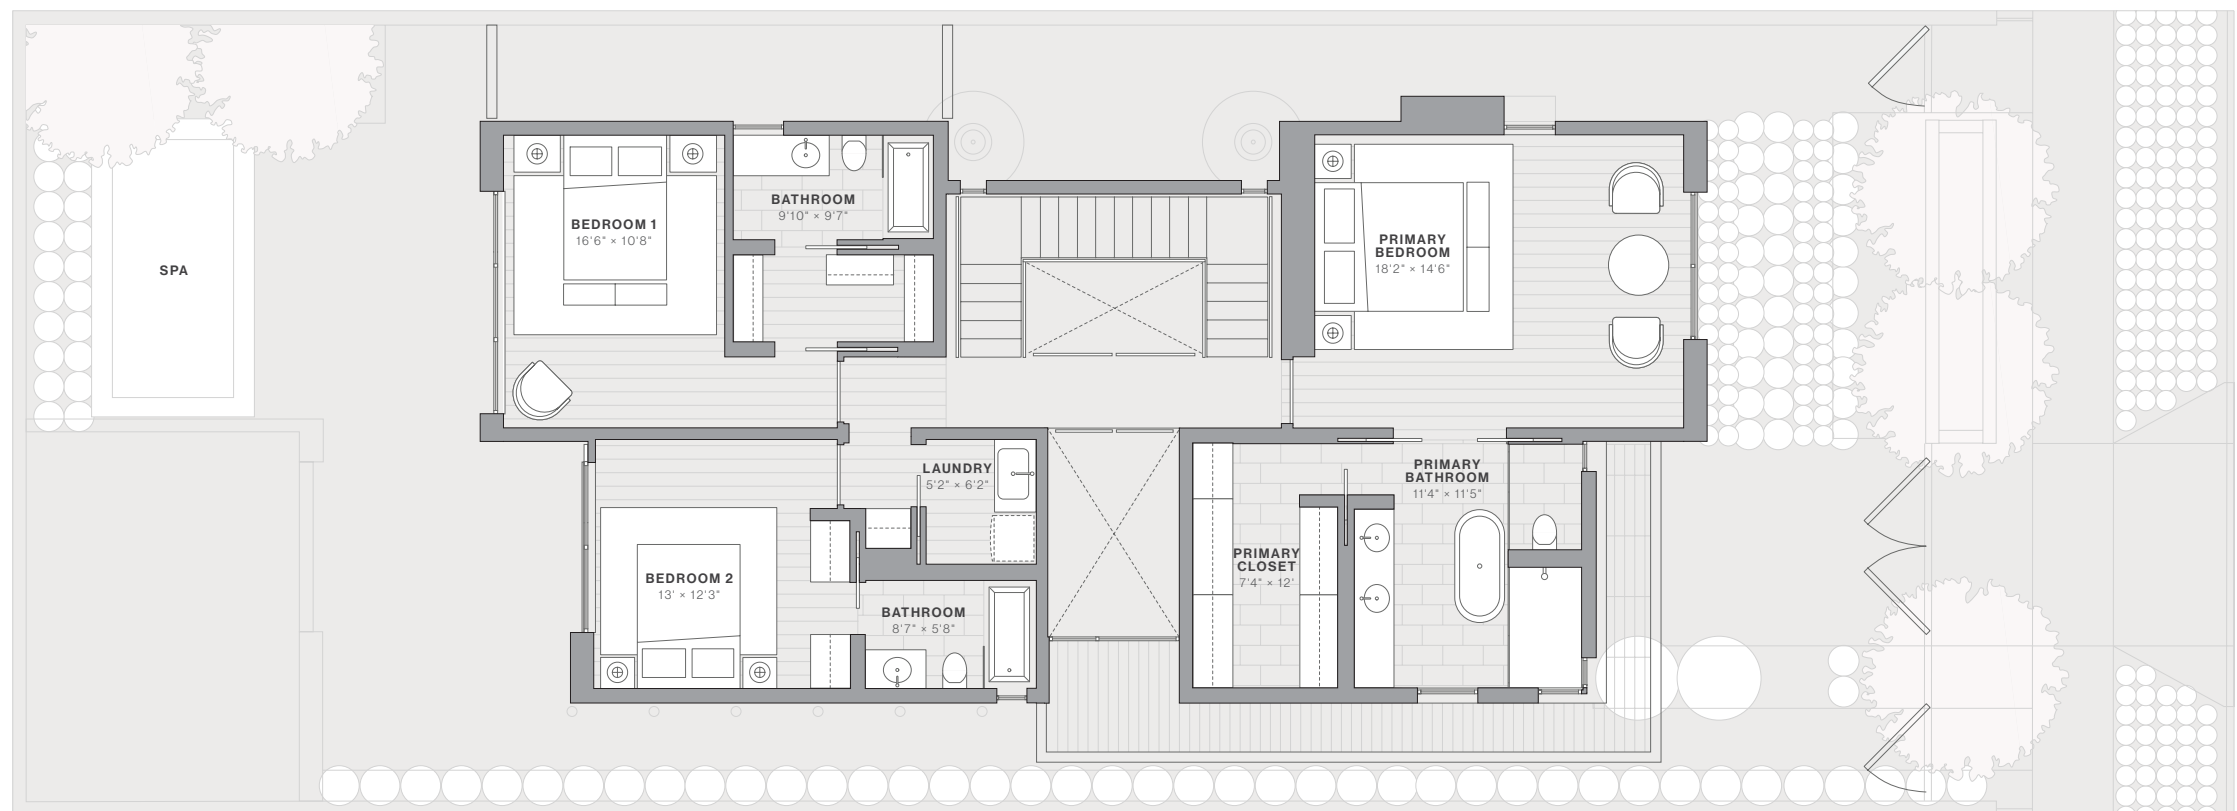

Garden House

Designed by Olson Kundig

3 Bedrooms
4.5 Bathrooms

House: 3,067 SF

Lot: 3,904 SF

Art Walls: 1,407 SF

Modern and understated, the Garden House offers lightness and flow, achieved through its distinctive division into north and south zones. Uniting the two is a grand, double-height center space that serves as an ideal focal point for artwork. Multi-panel, operable doors invite moments of hospitality to spill outdoors, where a secluded garden, plunge pool, and spa await.

MAIN LEVEL

UPPER LEVEL