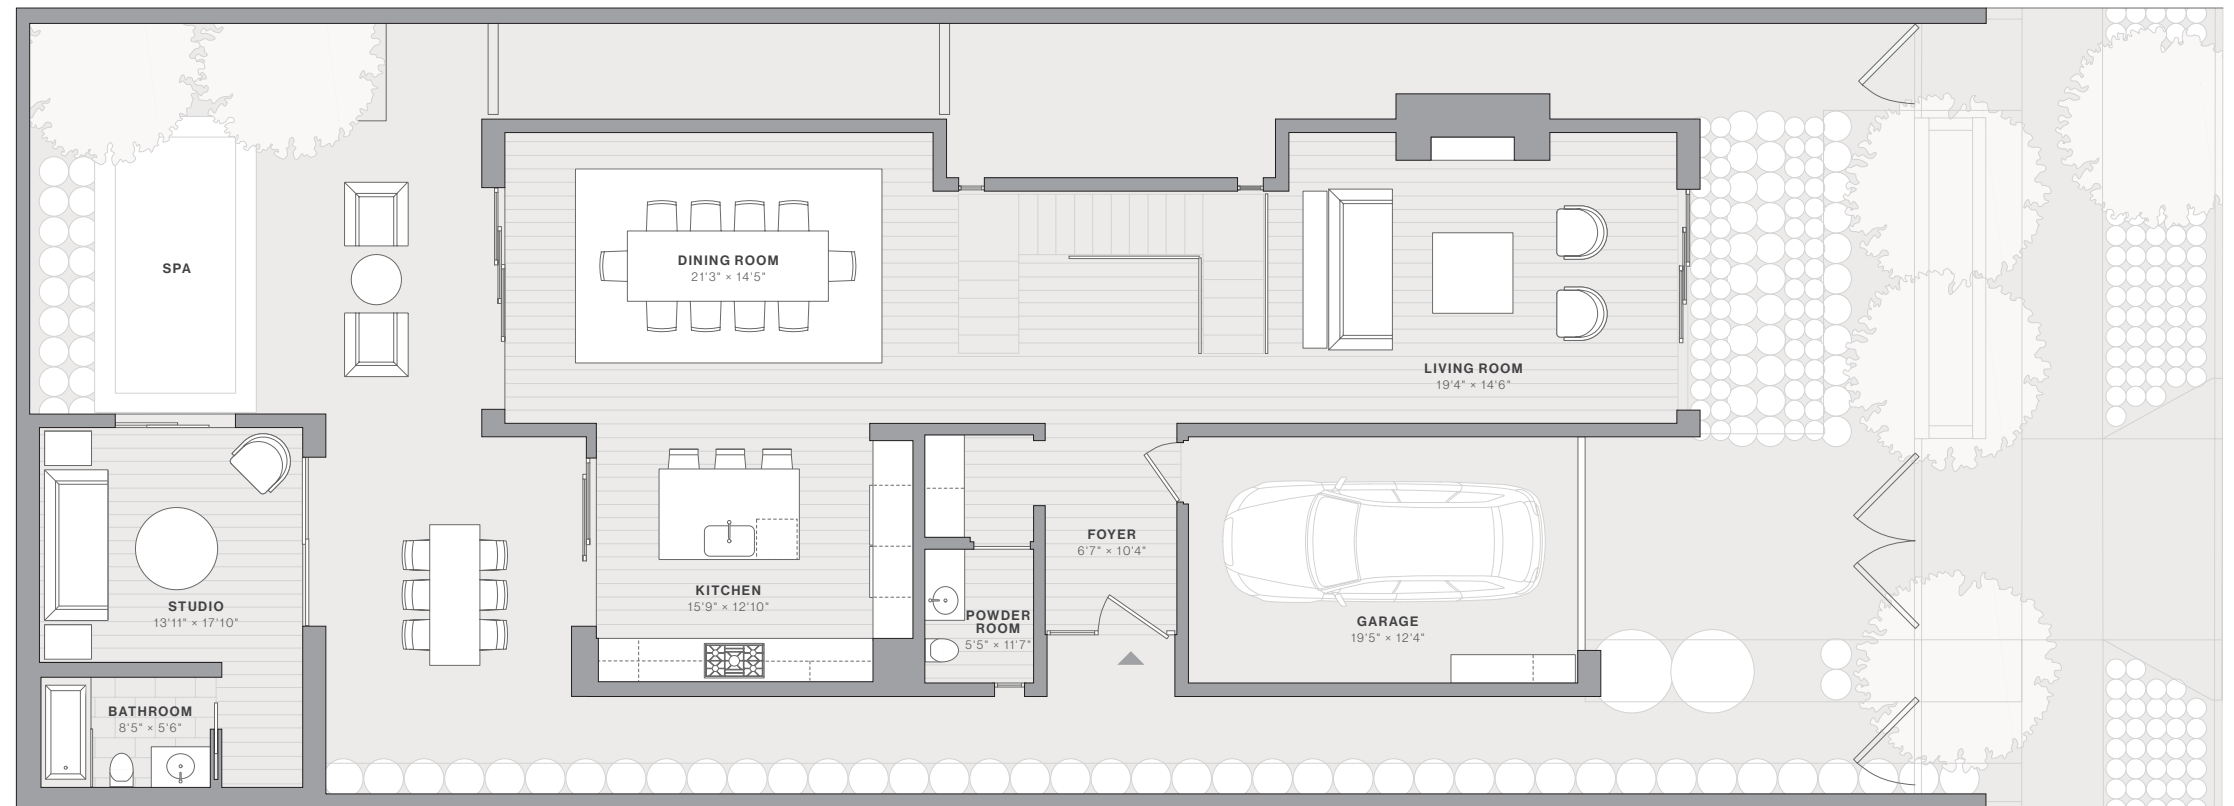

Garden House

Designed by Olson Kundig

3 Bedrooms
4.5 Bathrooms

House: 3,067 SF

Lot: 3,904 SF

Art Walls: 1,407 SF

Modern and understated, the Garden House offers lightness and flow, achieved through its distinctive division into north and south zones. Uniting the two is a grand, double-height center space that serves as an ideal focal point for artwork. Multi-panel, operable doors invite moments of hospitality to spill outdoors, where a secluded garden, plunge pool, and spa await.

MAIN LEVEL

UPPER LEVEL