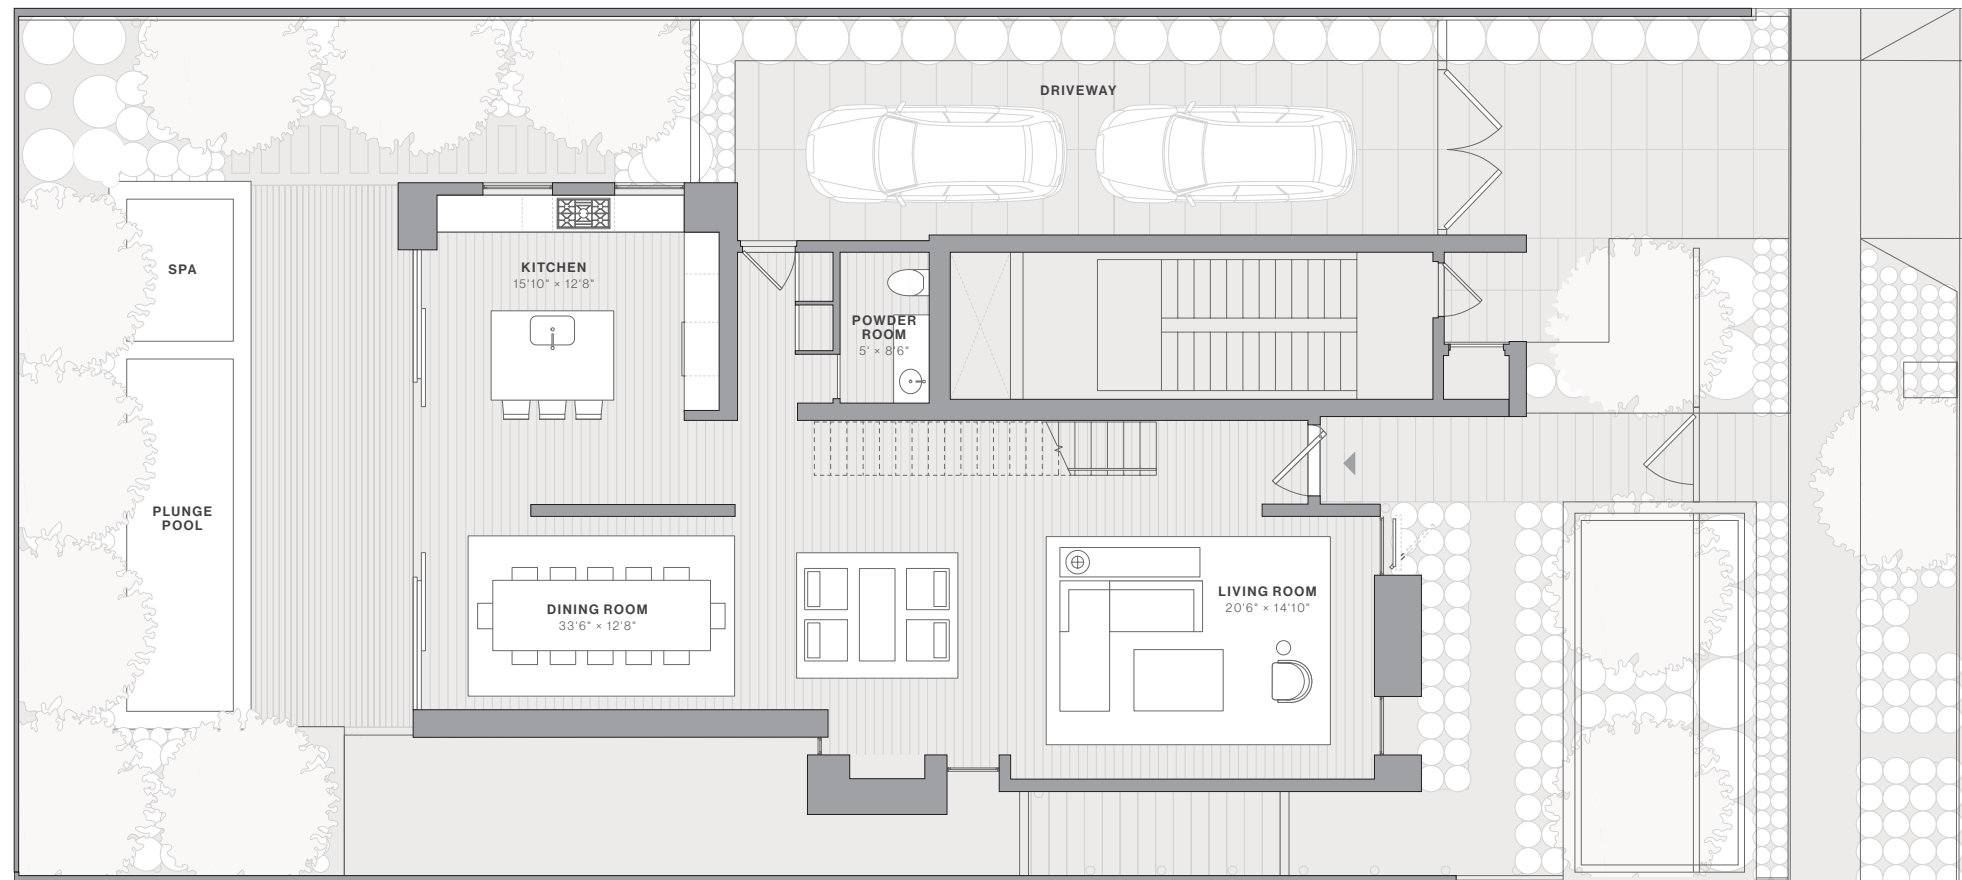

# Steel House

Designed by Olson Kundig

3 Bedrooms  
3.5 Bathrooms

House: 2,973 SF

Lot: 4,896 SF

Art Walls: 1,181 SF

Steel House embodies an air of seclusion and protection with extensive glazing concealed behind wooden screens and thick stucco walls framing inset windows. Once inside, spacious elegance abounds with a grand, open living space that invites an easy flow between indoor and outdoor spaces. The cantilevered upper level hovers gently over the back garden, providing shade and a private urban refuge feel.

MAIN LEVEL

UPPER LEVEL