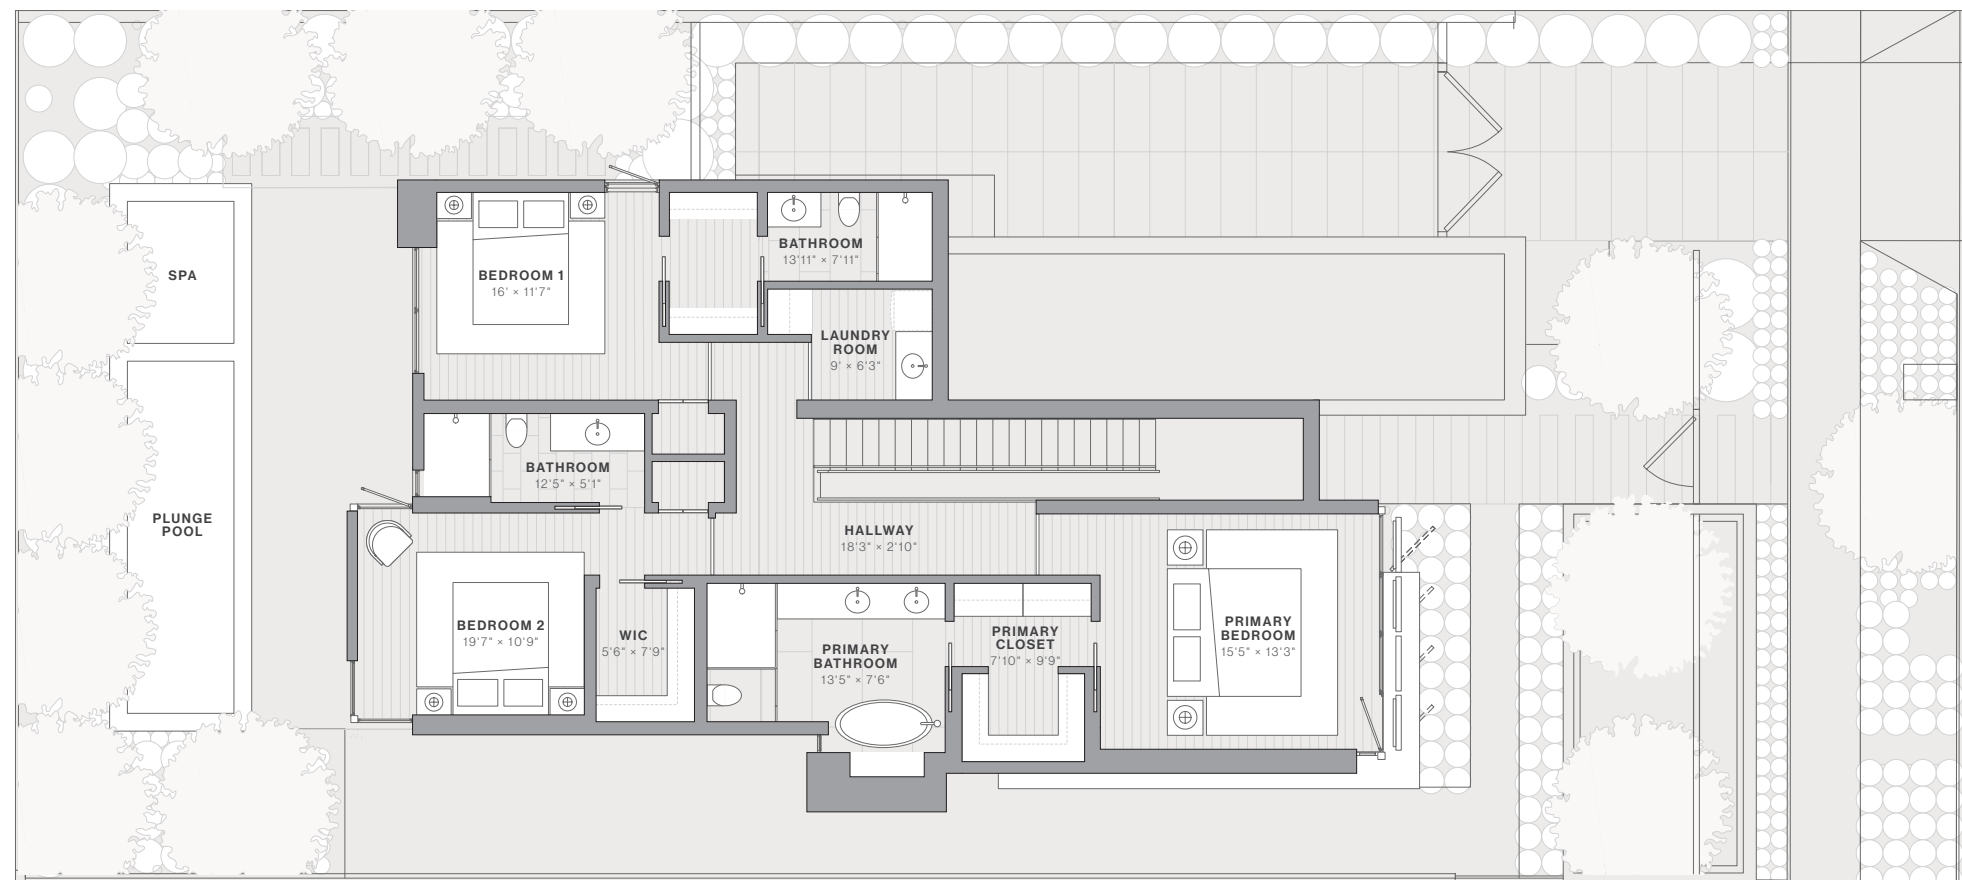

# Steel House

Designed by Olson Kundig

3 Bedrooms  
3.5 Bathrooms

House: 2,973 SF

Lot: 4,896 SF

Art Walls: 1,181 SF

Steel House embodies an air of seclusion and protection with extensive glazing concealed behind wooden screens and thick stucco walls framing inset windows. Once inside, spacious elegance abounds with a grand, open living space that invites an easy flow between indoor and outdoor spaces. The cantilevered upper level hovers gently over the back garden, providing shade and a private urban refuge feel.

MAIN LEVEL

UPPER LEVEL