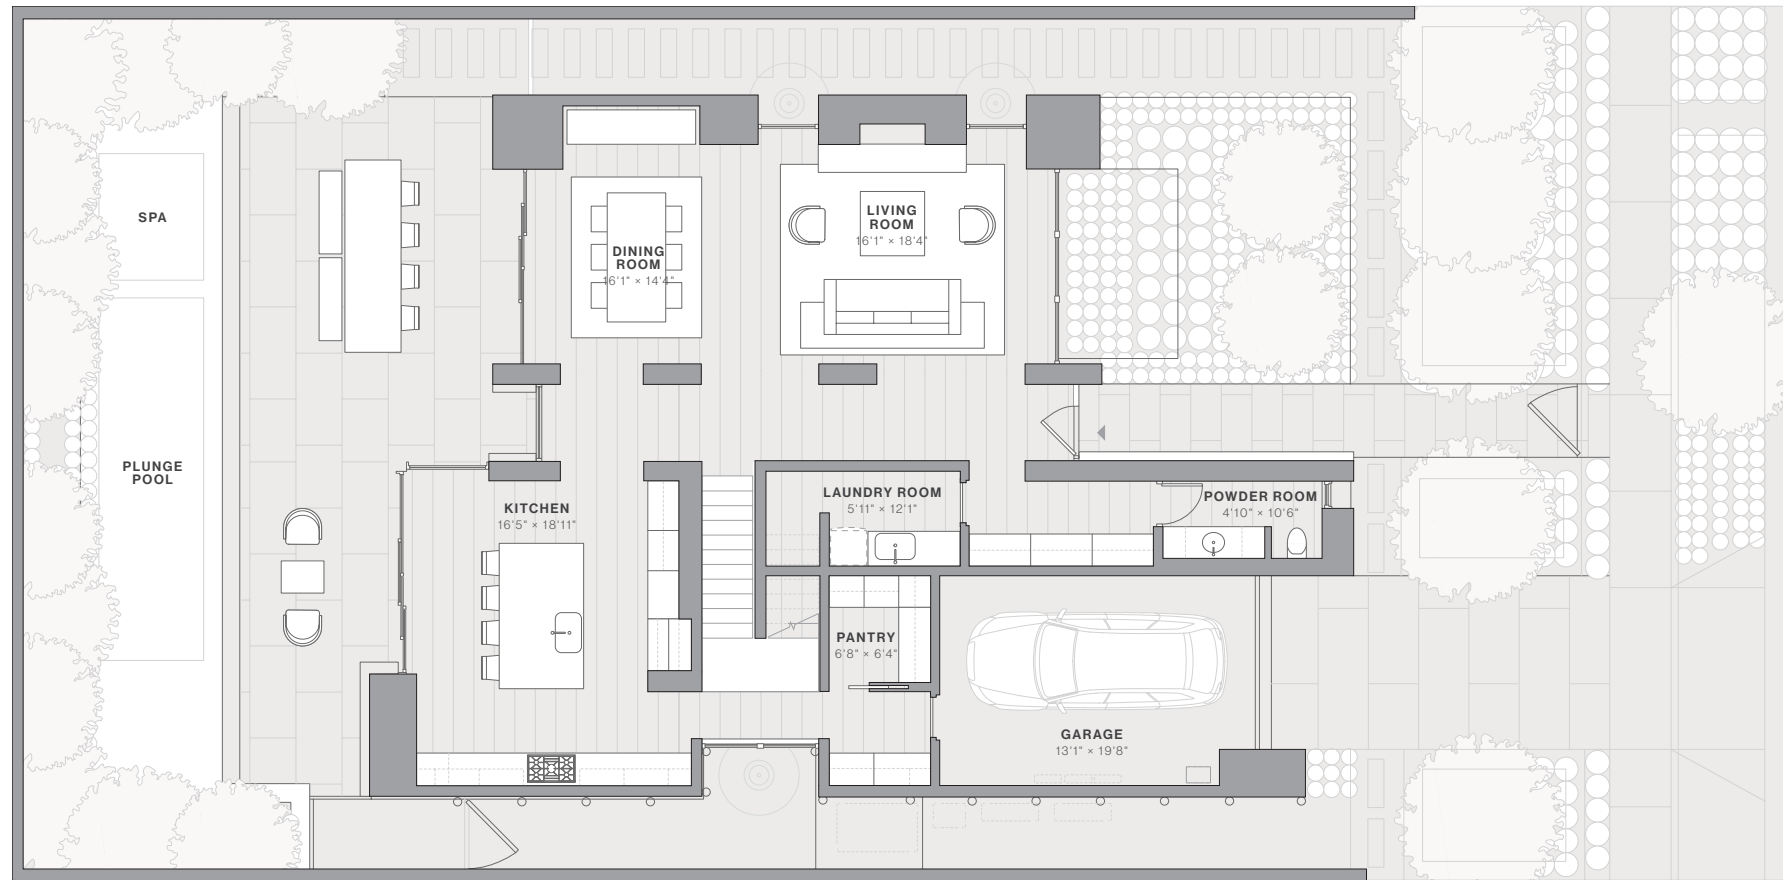

Bronze House

Designed by Olson Kundig

4 Bedrooms
4.5 Bathrooms

House: 3,448 SF

Lot: 5,415 SF

Art Walls: 560 SF

A pervasive sense of warmth is the key characteristic of Bronze House, embodied by layers of limestone, rich wood screens, and deeply recessed windows. Inside, the ease continues with an axial orientation, supporting an intuitive progression from the formal entry, through the living spaces, and out to the shaded rear garden, where a trellis overflowing with vibrant plantings provides a measure of privacy for the refreshing plunge pool and spa.

MAIN LEVEL

UPPER LEVEL