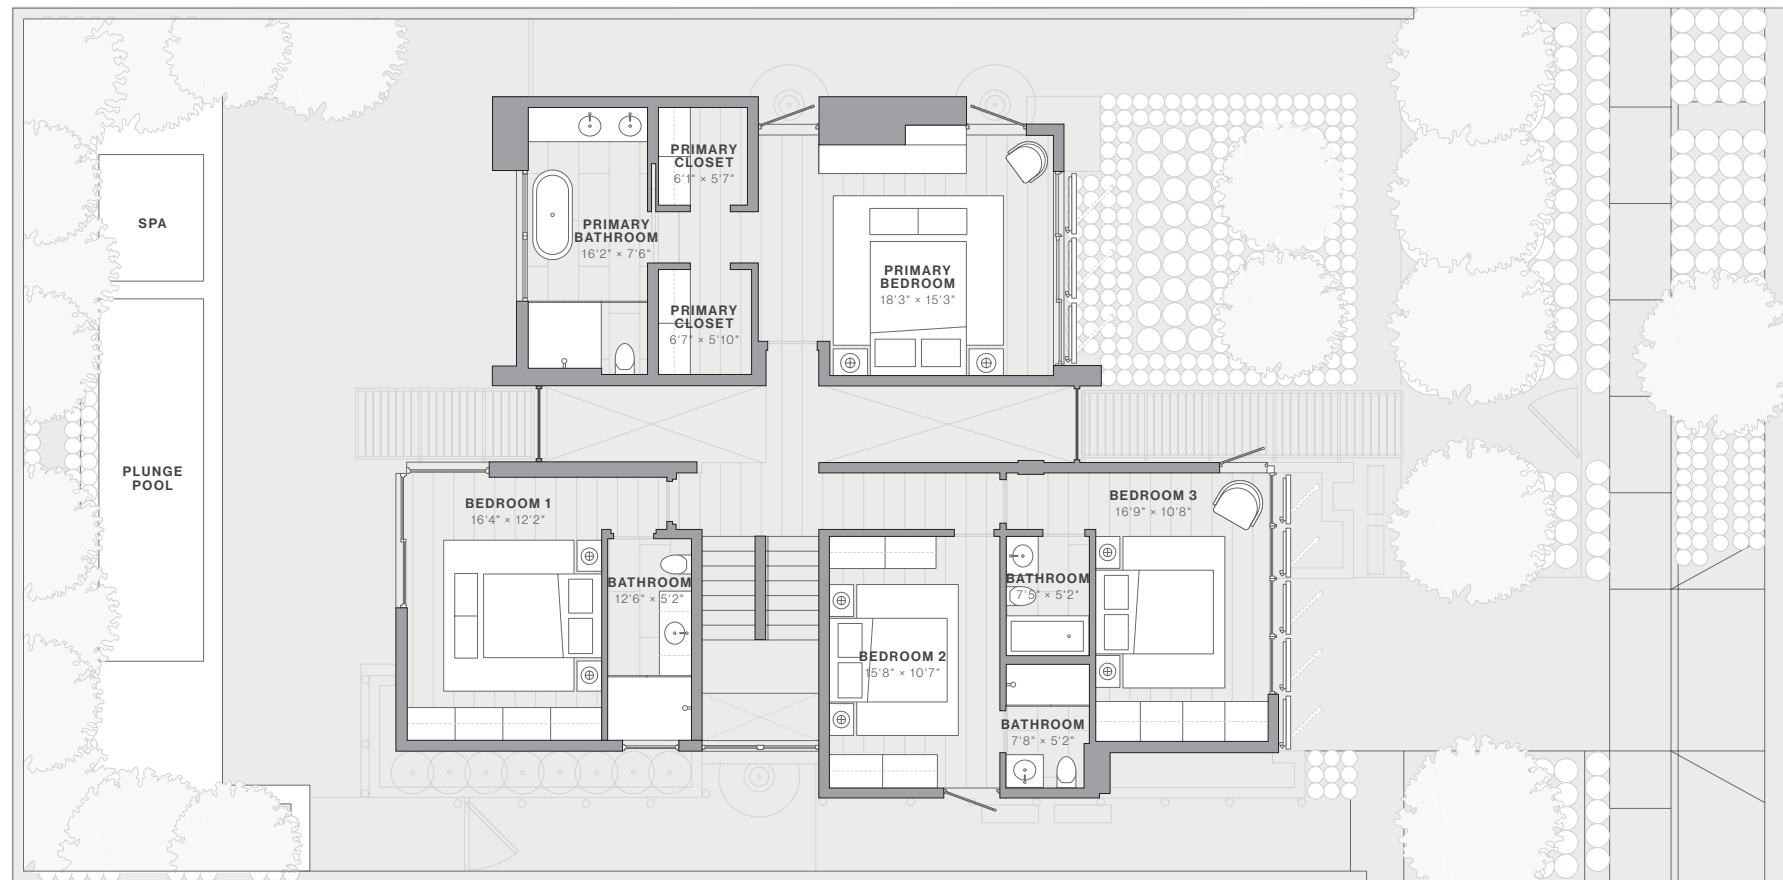

Bronze House

Designed by Olson Kundig

4 Bedrooms
4.5 Bathrooms

House: 3,448 SF

Lot: 5,415 SF

Art Walls: 560 SF

A pervasive sense of warmth is the key characteristic of Bronze House, embodied by layers of limestone, rich wood screens, and deeply recessed windows. Inside, the ease continues with an axial orientation, supporting an intuitive progression from the formal entry, through the living spaces, and out to the shaded rear garden, where a trellis overflowing with vibrant plantings provides a measure of privacy for the refreshing plunge pool and spa.

MAIN LEVEL

UPPER LEVEL