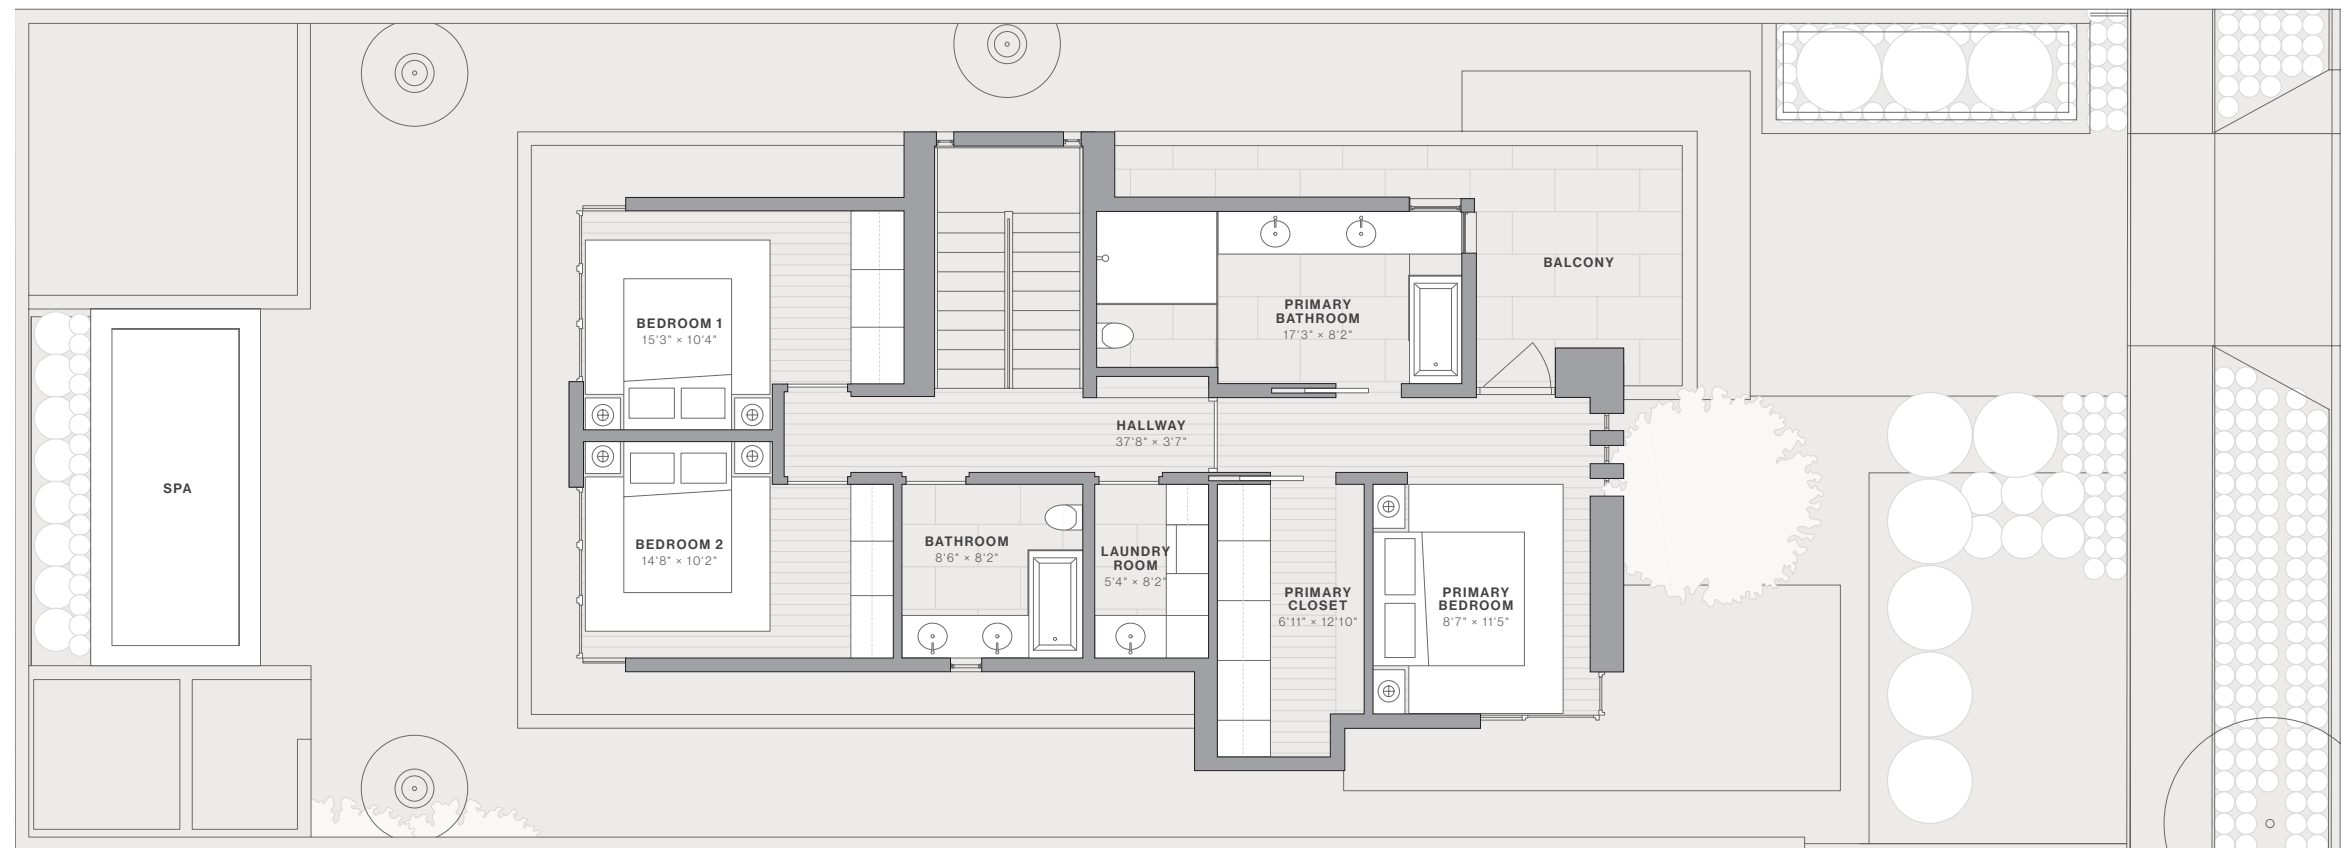

# Brick House

Designed by Olson Kundig

3 Bedrooms  
3.5 Bathrooms

House: 2,564 SF

Lot: 3,904 SF

Art Walls: 1,064 SF

With its dynamic exterior full of character and contrasts, Brick House is a statement-making home overflowing with finely crafted details, including a stunning master balcony on the north facade. The outer architecture fosters a sense of seclusion and privacy with detailed masonry and steel treatments, while the winding interior intrigues with multiple indoor-outdoor connections, dark-finish walnut casework, and timeless wood floors.

MAIN LEVEL

UPPER LEVEL