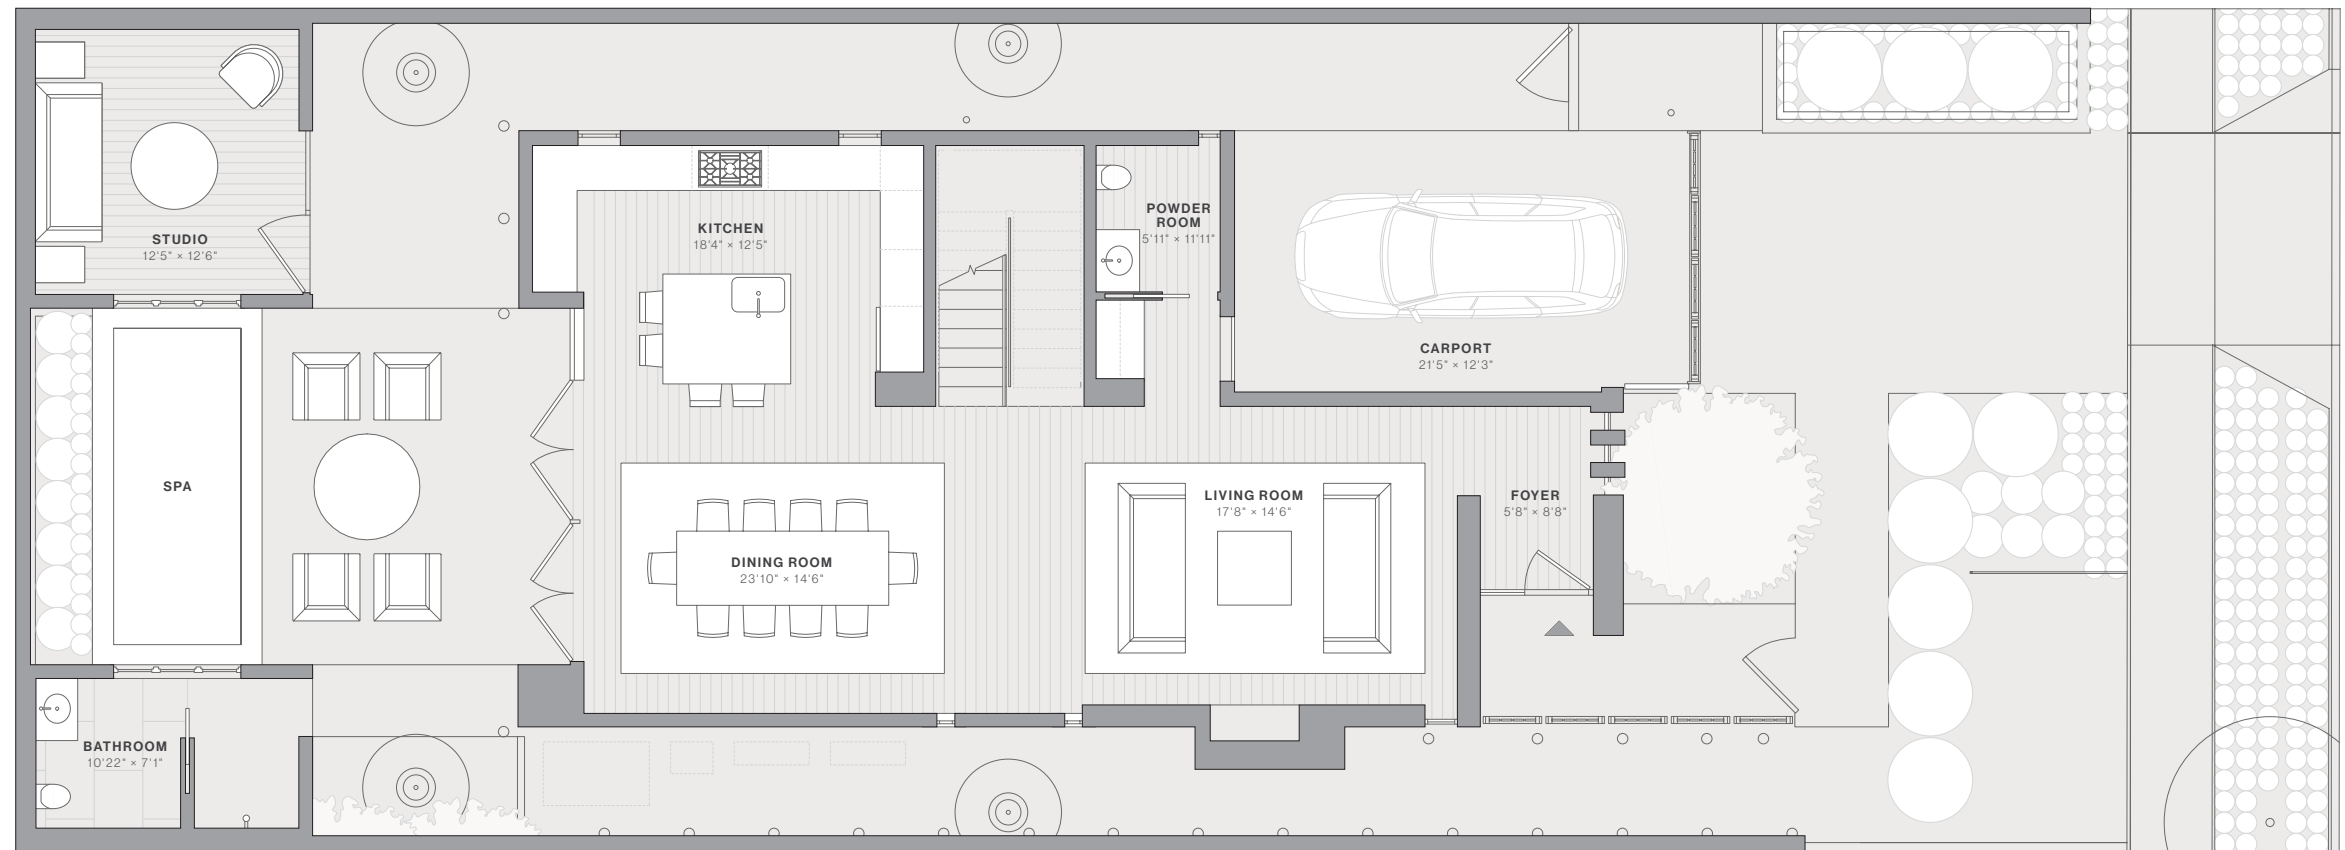

# Brick House

Designed by Olson Kundig

3 Bedrooms  
3.5 Bathrooms

House: 2,564 SF

Lot: 3,904 SF

Art Walls: 1,064 SF

With its dynamic exterior full of character and contrasts, Brick House is a statement-making home overflowing with finely crafted details, including a stunning master balcony on the north facade. The outer architecture fosters a sense of seclusion and privacy with detailed masonry and steel treatments, while the winding interior intrigues with multiple indoor-outdoor connections, dark-finish walnut casework, and timeless wood floors.

MAIN LEVEL

UPPER LEVEL