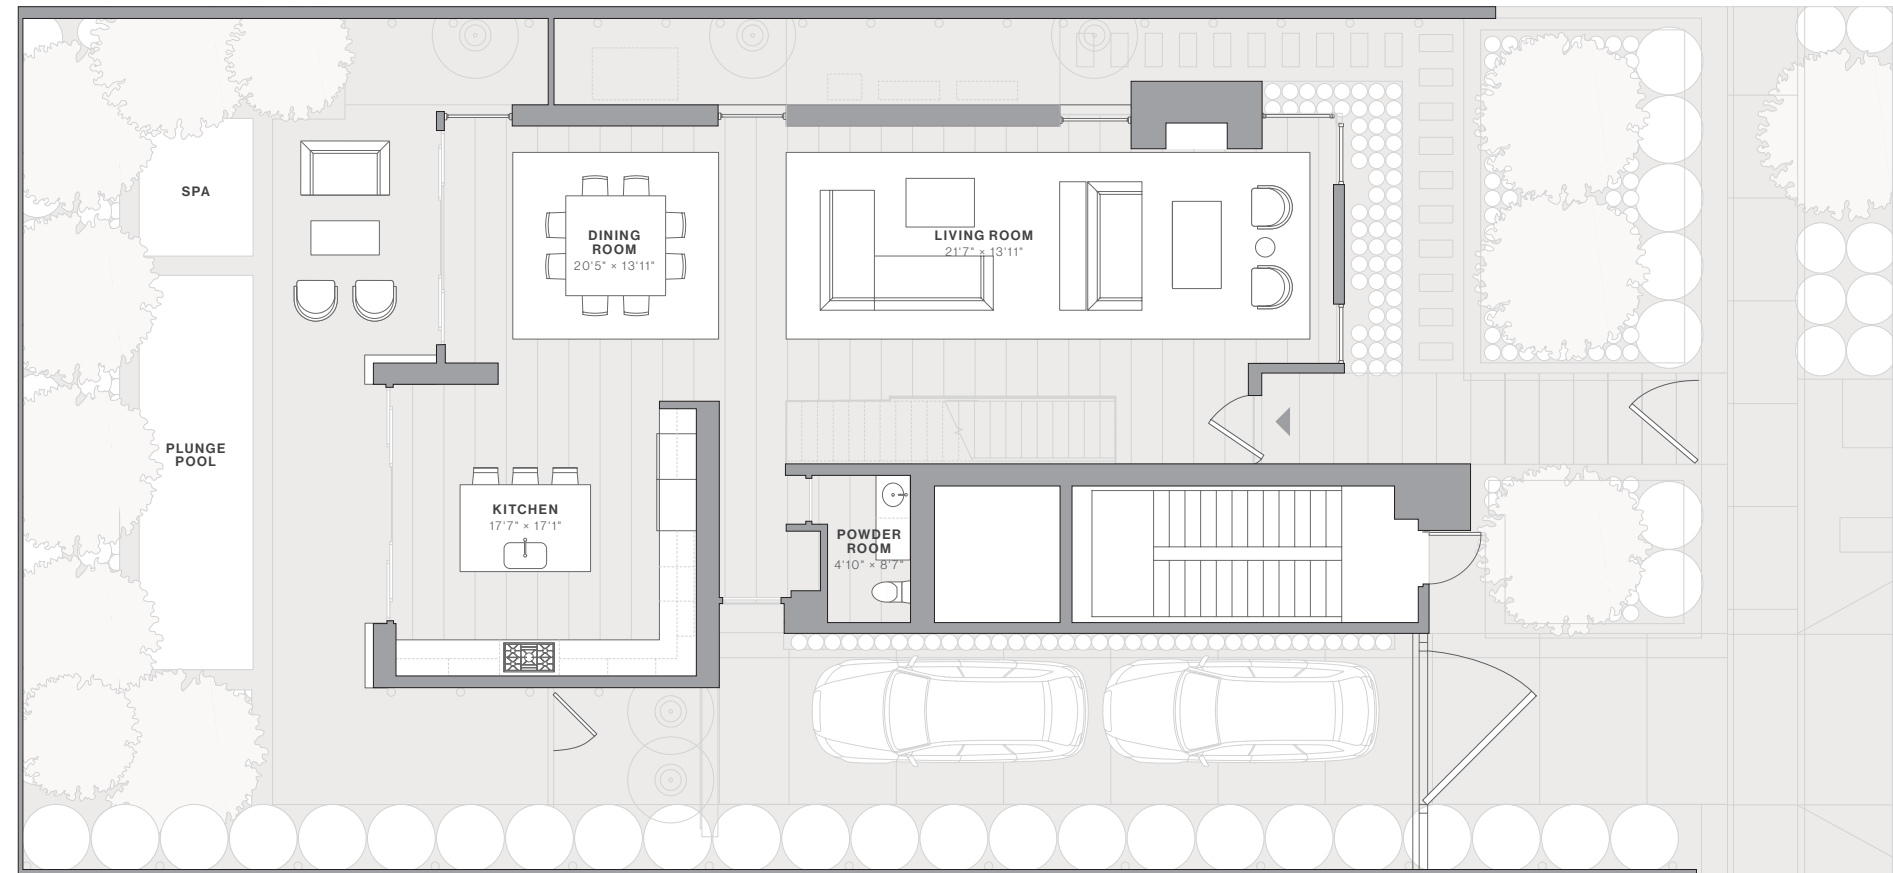

Concrete House

Designed by Olson Kundig

3 Bedrooms
3.5 Bathrooms

House: 2,962 SF

Lot: 5,039 SF

Art Walls: 1,280 SF

The experience of the Concrete House celebrates bold materiality while offering an expansive, open floor plan for flexible and creative living. Large sliding-panel glass doors dissolve the boundary between indoors and out, revealing an extraordinary outdoor enclave featuring a 32-foot plunge pool and spa, surrounded by native greenery for optimal privacy and true Californian beauty.

MAIN LEVEL

UPPER LEVEL