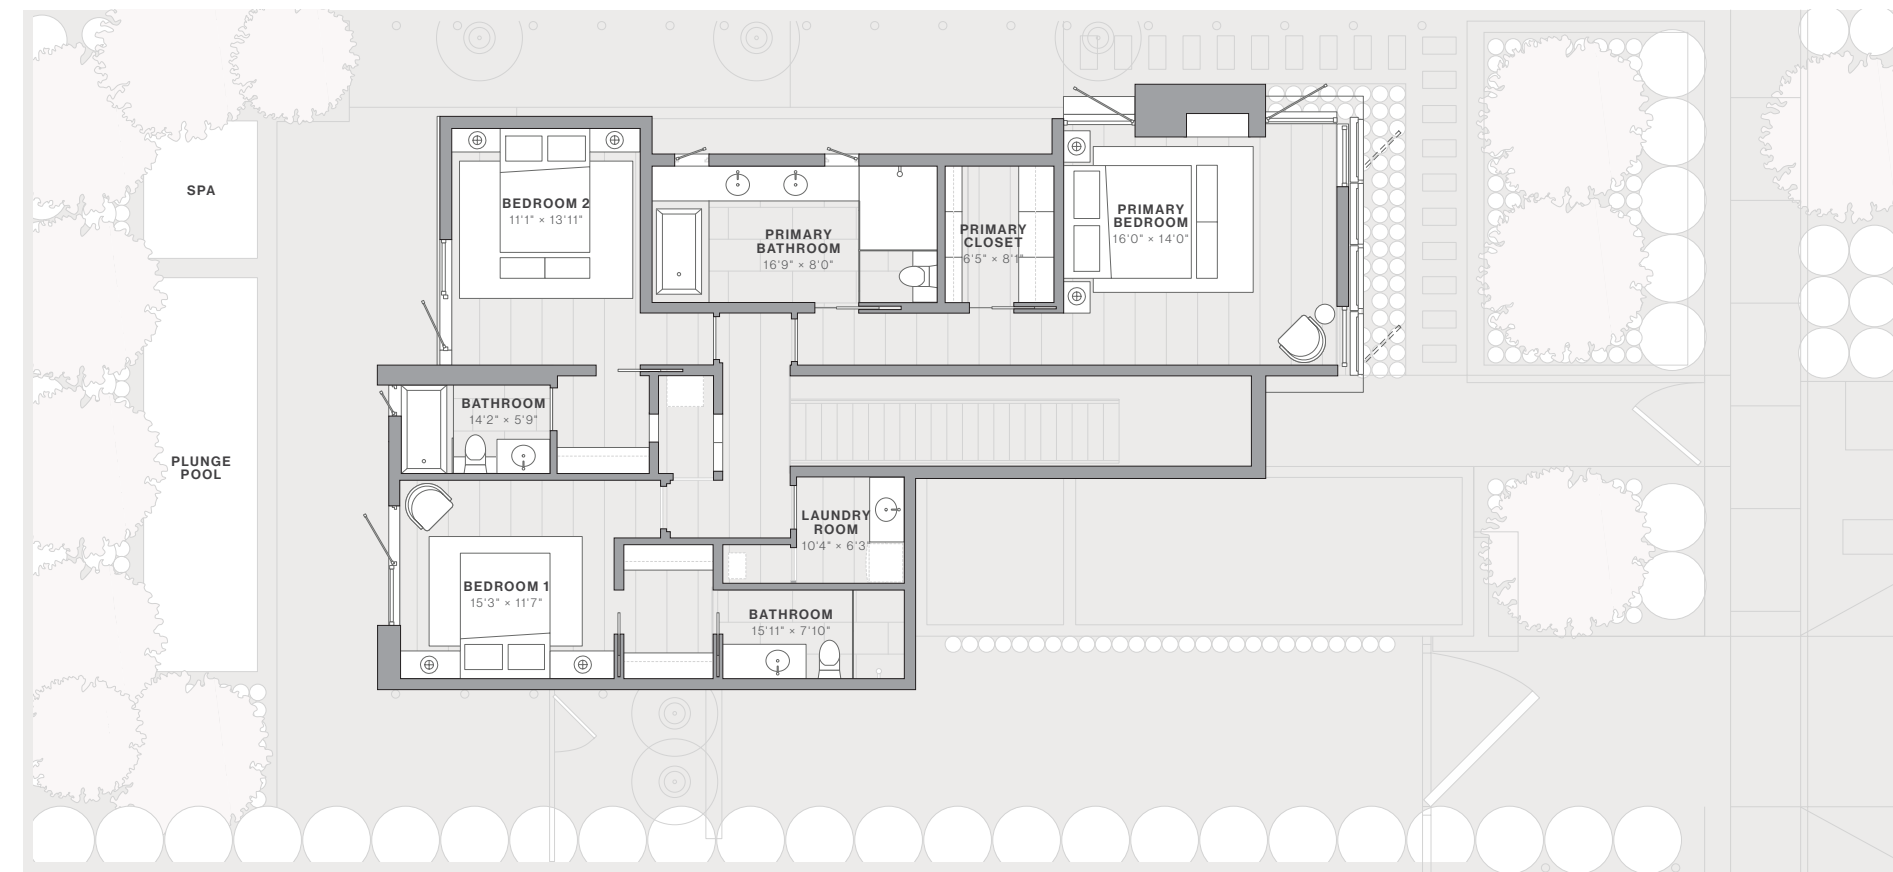

Concrete House

Designed by Olson Kundig

3 Bedrooms
3.5 Bathrooms

House: 2,962 SF

Lot: 5,039 SF

Art Walls: 1,280 SF

The experience of the Concrete House celebrates bold materiality while offering an expansive, open floor plan for flexible and creative living. Large sliding-panel glass doors dissolve the boundary between indoors and out, revealing an extraordinary outdoor enclave featuring a 32-foot plunge pool and spa, surrounded by native greenery for optimal privacy and true Californian beauty.

MAIN LEVEL

UPPER LEVEL