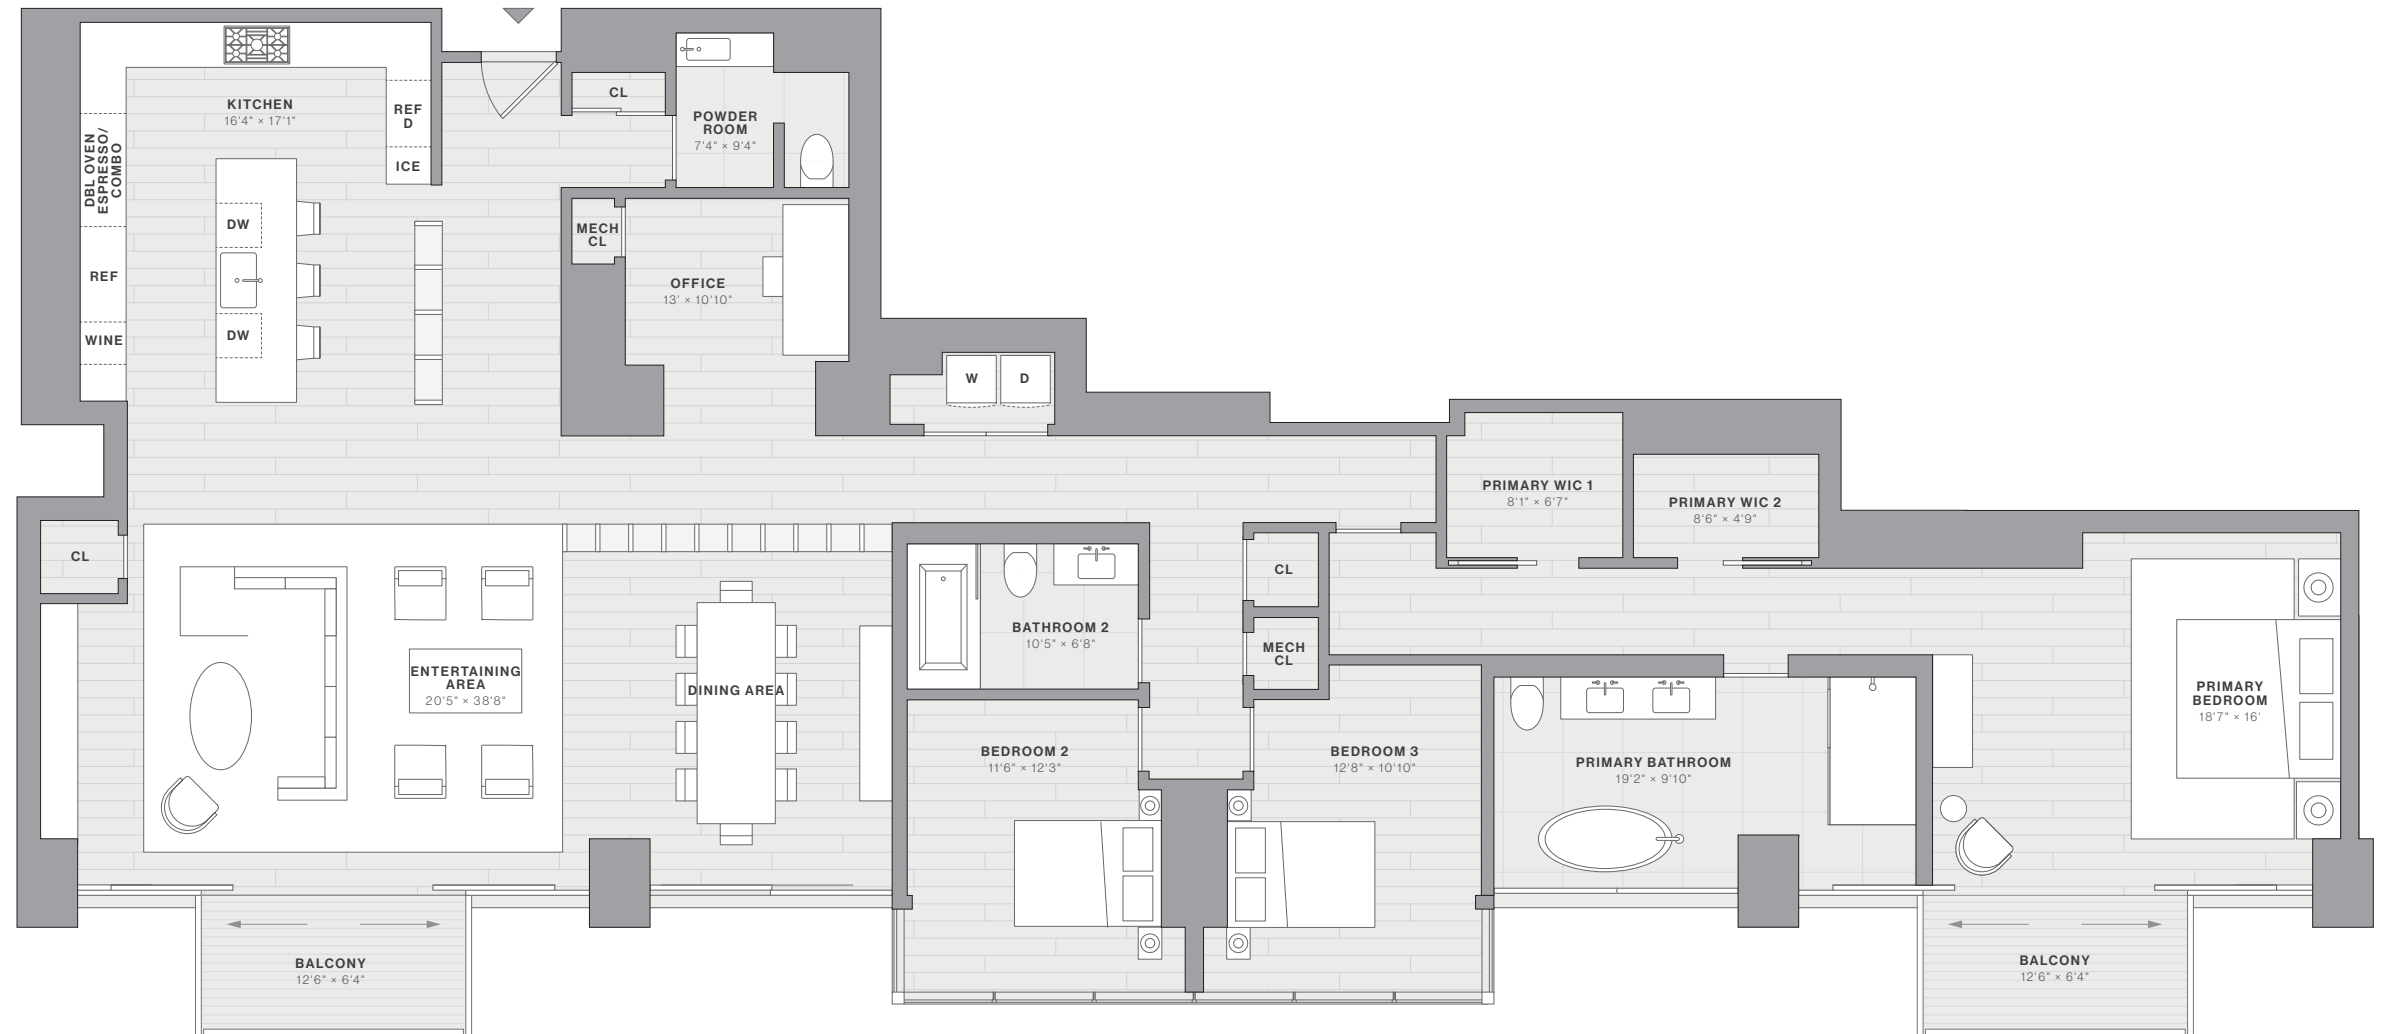

8899 BEVERLY

WEST HOLLYWOOD

Residence 8D

3 Bedrooms
2.5 Bathrooms
Office

Interior: 3,022 SF | 280.75 SM

Exterior: 156 SF | 14.49 SM

Total: 3,178 SF

HOLLYWOOD HILLS

BEVERLY BOULEVARD